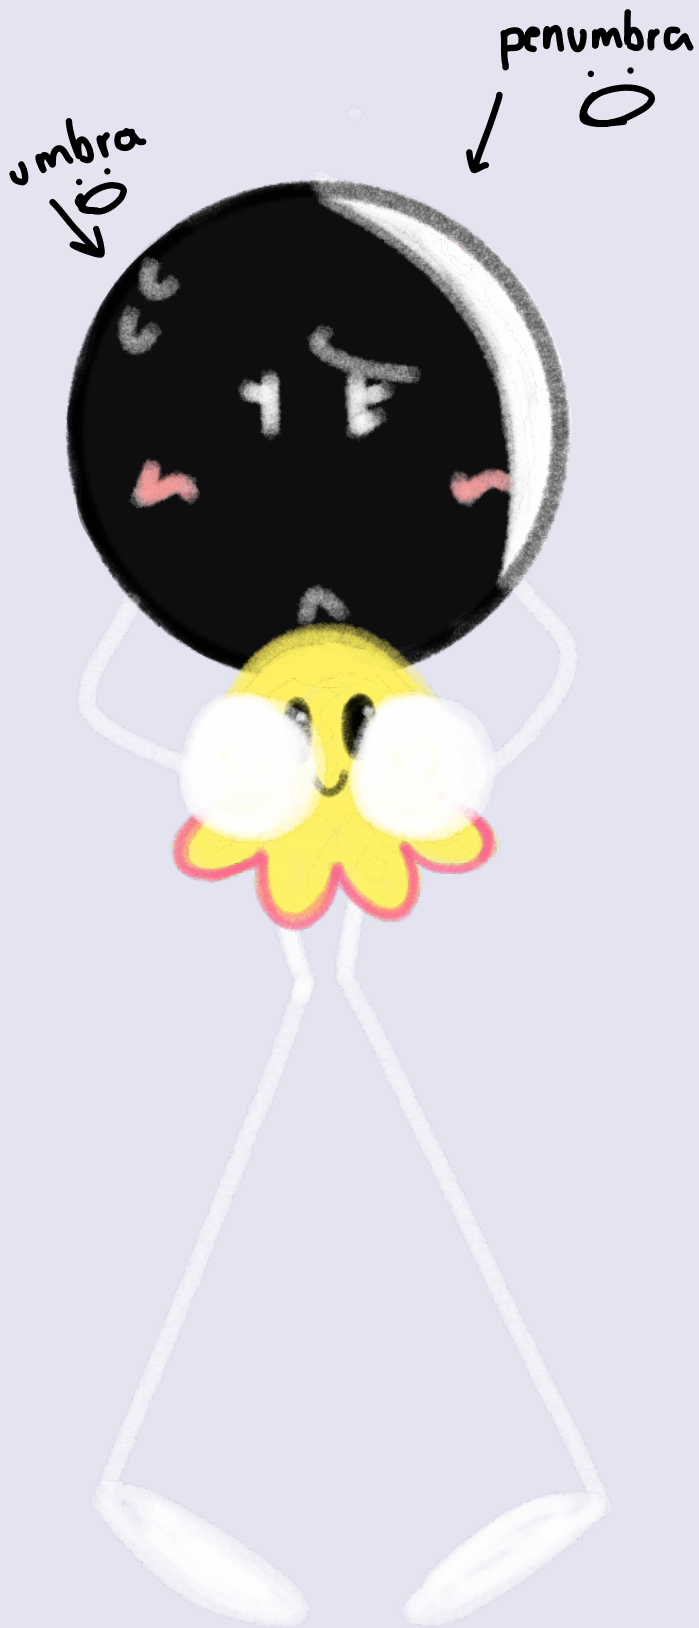

LUNAR PHASES 🐱🐱🐱🐱

New Moon

- He/him
- First phase of the moon (jock man 🤔🤔)
- Appears unlit from Earth (not very smart lol 🤔🤔🤔)

satellite
↓

yawns

Easy
↳ dubs.

Is this
an eclipse?!
oh em
gee!!!

In between Earth and the
Sun 🤔🤔🤔🤔

Waxing Crescent Moon

- She/her
- The lighted part of the Moon as seen from Earth is increasing (hates interaction)
- The light on the right is new and bright 🐢🐢

First Quarter Moon(s)

- She/him (siblings)
- The moon is one quarter of the way through it's cycle (pre-teens 😏)
- It appears to be half lit on the right (they're fighting over who gets to be lit next 😬)

I SHOULD BE LIT!!!
NO, I SHOULD!!!

Poor Earth
lol

why he
starin 🤔

Waxing Gibbous Moon

- He/him
- From Earth, the Moon appears to be more than half lit on the right 🤔🤔

Is it
cake?

Nope.
It's a
Football.
(the shape
of the light)

Full Moon

- She/her
- The Moon appears fully lit (she turns into a werewolf 🤪)
🤪🤪 [not a furry shush]

WANING TIME!!!!!!!!!!

WOAH!!!!!!!!!! 🤯🤯🤯🤯

Lea
wuz
here ☺

Waning Gibbous Moon

- She/her
- From Earth, the Moon appears to be more than half lit on the left 🤪🤪
- The light is now decreasing 🙄🙄